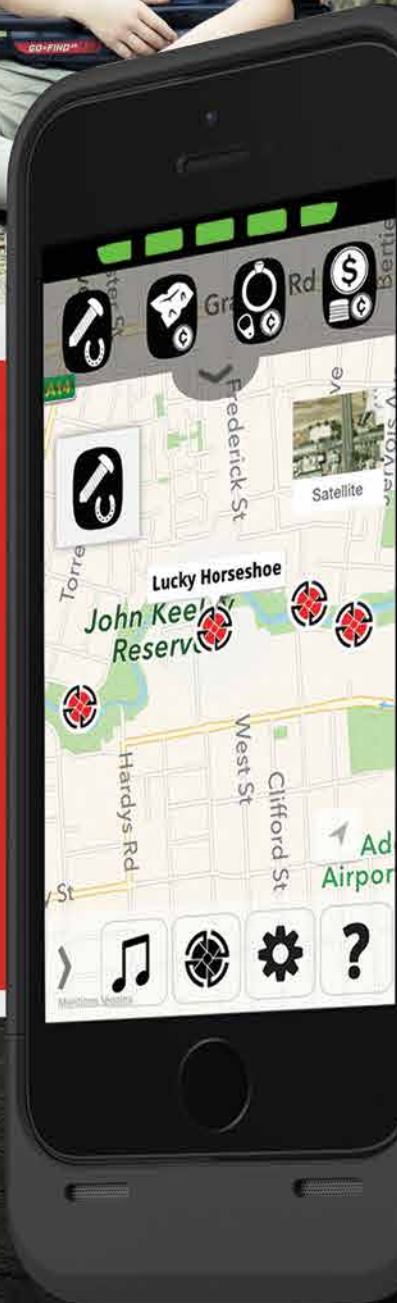

SMARTPHONE APP: REMOTE CONTROL OVER YOUR DETECTOR. NOW THAT'S HANDY.

Even though you're detecting miles away from anywhere, you can stay connected with the GO-FIND app. Imagine listening to your favourite tracks, or recording your finds while you hunt. It's all possible with the GO-FIND app, which is perfectly in tune with your detector.

What's more Coin ID Magic and its four find modes helps you identify what type of coins you have found — even while they're still buried in the ground. GO-FIND with smartphone app: Welcome to the future.